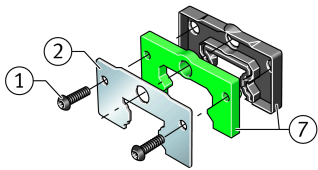

KIT.KWVE20-B-OS-360 [↗](#)

Accessory kit

Sealing and lubrication elements KIT for KUVE..

Technical information

Your current product variant

Size code	20	
KIT-number	360	KIT end number

Main Dimensions & Performance Data

K 1	M2x9	Screw
L s	1,3 mm	Dimension screw
	S 1,5	Hexagon socket screw
S	5 mm	Dimension
≈m	8,5 g	Weight

Degree of contamination

Yes	KIT suitable for very slight degree of contamination
Yes	KIT suitable for slight degree of contamination
Yes	KIT suitable for moderate degree of contamination
Yes	KIT suitable for heavy degree of contamination