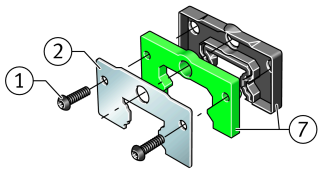

KIT.KWVE20-B-OS-360 [↗](#)

Accessory kit

Sealing and lubrication elements KIT for KUVE..

Technical information

Your current product variant

Size code	20	
Suffix	B	
KIT-number	360	KIT end number

Main Dimensions & Performance Data

K ₁	M2x9	Screw
L _S	1,3 mm	Dimension screw
	S 1,5	Hexagon socket screw
S	5 mm	Dimension
≈m	8,5 g	Weight

Degree of contamination

Yes	KIT suitable for very slight degree of contamination
Yes	KIT suitable for slight degree of contamination
Yes	KIT suitable for moderate degree of contamination
Yes	KIT suitable for heavy degree of contamination