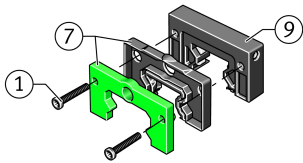

KIT.KWVE20-B-OS-400 [↗](#)

Accessory kit

Sealing and lubrication elements KIT for KUVE..

Technical information

Your current product variant

Size code	20	
Suffix code	B	
KIT-number	400	KIT end number

Main Dimensions & Performance Data

K ₁	M2x17	Screw
L _S	1,3 mm	Dimension screw
	S 1,5	Hexagon socket screw
S	13,2 mm	Dimension
≈m	14,3 g	Weight

Degree of contamination

Yes	KIT suitable for very slight degree of contamination
Yes	KIT suitable for slight degree of contamination
Yes	KIT suitable for moderate degree of contamination
No	KIT suitable for heavy degree of contamination