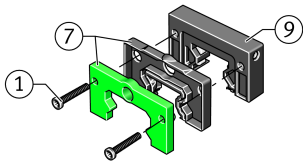

KIT.KWVE20-B-OS-400 [↗](#)

Accessory kit

Sealing and lubrication elements KIT for KUVE..

Technical information

Your current product variant

Size code	20	
Suffix code	B	
KIT-number	400	KIT end number

Main Dimensions & Performance Data

K ₁	M2x17	Screw
L _S	1,3 mm	Dimension screw
	S 1,5	Hexagon socket screw
S	13,2 mm	Dimension
≈m	14,3 g	Weight

Degree of contamination

Yes	KIT suitable for very slight degree of contamination
Yes	KIT suitable for slight degree of contamination
Yes	KIT suitable for moderate degree of contamination
No	KIT suitable for heavy degree of contamination