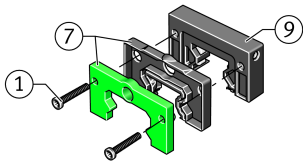

KIT.KWVE20-B-OS-400 [↗](#)

Accessory kit

Sealing and lubrication elements KIT for KUVE..

Technical information

Your current product variant

Size Code	20	
Suffix	B	
KIT-number	400	KIT end number

Main Dimensions & Performance Data

K ₁	M2x17	Screw
L _S	1,3 mm	Dimension screw
	S 1,5	Hexagon socket screw
S	13,2 mm	Dimension
≈m	14,3 g	Weight

Degree of contamination

Yes	KIT suitable for very slight degree of contamination
Yes	KIT suitable for slight degree of contamination
Yes	KIT suitable for moderate degree of contamination
No	KIT suitable for heavy degree of contamination