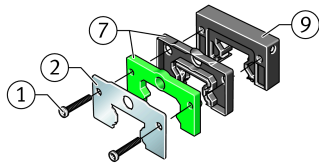

Technical information

Your current product variant

Size Code	20	
Suffix	B	
KIT-number	430	KIT end number

Main Dimensions & Performance Data

K₁	M2x18	Screw
L_S	1,3 mm	Dimension screw
	S 1,5	Hexagon socket screw
S	14 mm	Dimension
≈m	17,8 g	Weight

Degree of contamination

Yes	KIT suitable for very slight degree of contamination
Yes	KIT suitable for slight degree of contamination
Yes	KIT suitable for moderate degree of contamination
Yes	KIT suitable for heavy degree of contamination

Related products

Yes	KIT can be retrofitted

Increase of displacement

Yes	Large increase in displacement force