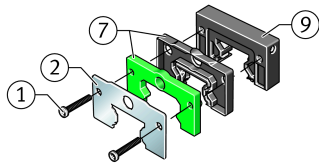

KIT.KWVE20-B-OS-430 [↗](#)

Accessory kit

Sealing and lubrication elements KIT for KUVE..

Technical information

Your current product variant

Size code	20	
Suffix code	B	
KIT-number	430	KIT end number

Main Dimensions & Performance Data

K 1	M2x18	Screw
L S	1,3 mm	Dimension screw
	S 1,5	Hexagon socket screw
S	14 mm	Dimension
≈m	17,8 g	Weight

Degree of contamination

Yes	KIT suitable for very slight degree of contamination
Yes	KIT suitable for slight degree of contamination
Yes	KIT suitable for moderate degree of contamination
Yes	KIT suitable for heavy degree of contamination