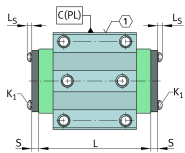

KIT.KWVE25-B-OS-100 [↗](#)

Accessory kit

Sealing and lubrication elements KIT for KUVE..

Technical information

Your current product variant

Size code	25	
Suffix	B	
KIT-number	100	KIT end number

Main Dimensions & Performance Data

S	-0,8 mm	Dimension
≈m	0,5 g	Weight

Degree of contamination

Yes	KIT suitable for very slight degree of contamination
Yes	KIT suitable for slight degree of contamination
Yes	KIT suitable for moderate degree of contamination
No	KIT suitable for heavy degree of contamination