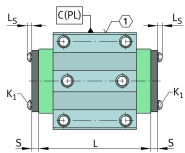

Technical information

Your current product variant

Size Code	25	
Suffix	B	
KIT-number	100	KIT end number

Main Dimensions & Performance Data

S	-0,8 mm	Dimension
≈m	0,5 g	Weight

Degree of contamination

Yes	KIT suitable for very slight degree of contamination
Yes	KIT suitable for slight degree of contamination
Yes	KIT suitable for moderate degree of contamination
No	KIT suitable for heavy degree of contamination

Related products

Yes	KIT can be retrofitted

Increase of displacement

Yes	KIT suitable for moderate degree of contamination