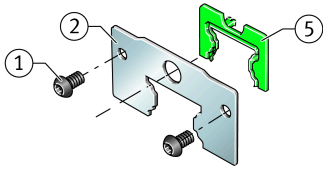

KIT.KWVE25-B-OS-220 [↗](#)

Accessory kit

Sealing and lubrication elements KIT for KUVE..

Technical information

Your current product variant

Size code	25	
Suffix code	B	
KIT-number	220	KIT end number

Main Dimensions & Performance Data

K ₁	M3x5	Screw
L _S	1,65 mm	Dimension screw
	S 2,5	Hexagon socket screw
S	0 mm	Dimension
≈m	6,824 g	Weight

Degree of contamination

Yes	KIT suitable for very slight degree of contamination
Yes	KIT suitable for slight degree of contamination
No	KIT suitable for moderate degree of contamination
No	KIT suitable for heavy degree of contamination