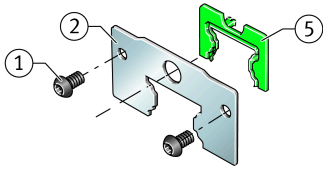

KIT.KWVE25-B-OS-220 [↗](#)

Accessory kit

Sealing and lubrication elements KIT for KUVE..

Technical information

Your current product variant

Size Code	25	
Suffix	B	
KIT-number	220	KIT end number

Main Dimensions & Performance Data

K ₁	M3x5	Screw
L _S	1,65 mm	Dimension screw
	S 2,5	Hexagon socket screw
S	0 mm	Dimension
≈m	6,824 g	Weight

Degree of contamination

Yes	KIT suitable for very slight degree of contamination
Yes	KIT suitable for slight degree of contamination
No	KIT suitable for moderate degree of contamination
No	KIT suitable for heavy degree of contamination