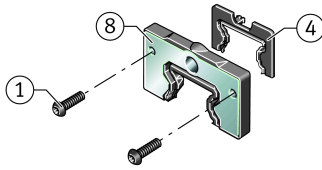

KIT.KWVE25-B-OS-320 [↗](#)

Accessory kit

Sealing and lubrication elements KIT for KUVE..

Technical information

Your current product variant

Size Code	25	
Suffix	B	
KIT-number	320	KIT end number

Main Dimensions & Performance Data

K ₁	M3x8	Screw
L _S	1,65 mm	Dimension screw
	S 2,5	Hexagon socket screw
S	3,7 mm	Dimension
≈m	9,9 g	Weight

Degree of contamination

Yes	KIT suitable for very slight degree of contamination
Yes	KIT suitable for slight degree of contamination
Yes	KIT suitable for moderate degree of contamination
Yes	KIT suitable for heavy degree of contamination