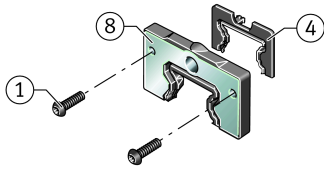

KIT.KWVE25-B-OS-320 [↗](#)

Accessory kit

Sealing and lubrication elements KIT for KUVE..

Technical information

Your current product variant

Size code	25	
Suffix	B	
KIT-number	320	KIT end number

Main Dimensions & Performance Data

K 1	M3x8	Screw
L S	1,65 mm	Dimension screw
	S 2,5	Hexagon socket screw
S	3,7 mm	Dimension
≈m	9,9 g	Weight

Degree of contamination

Yes	KIT suitable for very slight degree of contamination
Yes	KIT suitable for slight degree of contamination
Yes	KIT suitable for moderate degree of contamination
Yes	KIT suitable for heavy degree of contamination