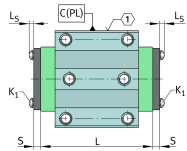

Technical information

Your current product variant

Size Code	25	
Suffix	B	
KIT-number	320	KIT end number

Main Dimensions & Performance Data

K₁	M3x8	Screw
L_S	1,65 mm	Dimension screw
	S 2,5	Hexagon socket screw
S	3,7 mm	Dimension
≈m	9,9 g	Weight

Degree of contamination

Yes	KIT suitable for very slight degree of contamination
Yes	KIT suitable for slight degree of contamination
Yes	KIT suitable for moderate degree of contamination
Yes	KIT suitable for heavy degree of contamination

Related products

Yes	KIT can be retrofitted

Increase of displacement

Yes	Large increase in displacement force