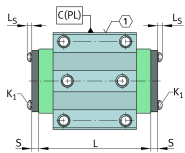

KIT.KWVE25-B-OS-110 [↗](#)

Accessory kit

Sealing and lubrication elements KIT for KUVE..

Technical information

Your current product variant

Size code	25	
Suffix code	B	
KIT-number	110	KIT end number

Main Dimensions & Performance Data

S	-0,8 mm	Dimension
≈m	0,5 g	Weight

Degree of contamination

Yes	KIT suitable for very slight degree of contamination
Yes	KIT suitable for slight degree of contamination
No	KIT suitable for moderate degree of contamination
No	KIT suitable for heavy degree of contamination