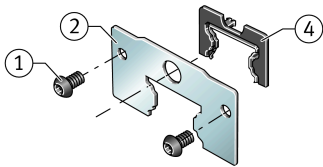

Technical information

Your current product variant

Size code	25	
Suffix code	B	
KIT-number	200	KIT end number

Main Dimensions & Performance Data

K₁	M3x5	Screw
L_S	1,65 mm	Dimension screw
	S 2,5	Hexagon socket screw
S	0 mm	Dimension
≈m	2,3 g	Weight

Degree of contamination

Yes	KIT suitable for very slight degree of contamination
Yes	KIT suitable for slight degree of contamination
Yes	KIT suitable for moderate degree of contamination
No	KIT suitable for heavy degree of contamination

Related products

Yes	KIT can be retrofitted

Increase of displacement

Yes	KIT suitable for moderate degree of contamination