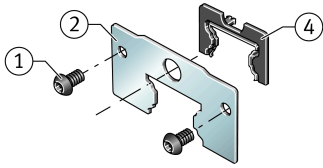

Technical information

Your current product variant

Size Code	25	
Suffix	B	
KIT-number	200	KIT end number

Main Dimensions & Performance Data

K₁	M3x5	Screw
L_S	1,65 mm	Dimension screw
	S 2,5	Hexagon socket screw
S	0 mm	Dimension
≈m	2,3 g	Weight

Degree of contamination

Yes	KIT suitable for very slight degree of contamination
Yes	KIT suitable for slight degree of contamination
Yes	KIT suitable for moderate degree of contamination
No	KIT suitable for heavy degree of contamination

Related products

Yes	KIT can be retrofitted

Increase of displacement

Yes	KIT suitable for moderate degree of contamination