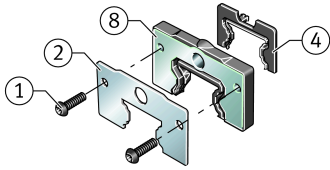

Technical information

Your current product variant

Size code	25	
Suffix	B	
KIT-number	330	KIT end number

Main Dimensions & Performance Data

K₁	M3x8	Screw
L_S	1,65 mm	Dimension screw
	S 2,5	Hexagon socket screw
S	4,5 mm	Dimension
≈m	14,5 g	Weight

Degree of contamination

Yes	KIT suitable for very slight degree of contamination
Yes	KIT suitable for slight degree of contamination
Yes	KIT suitable for moderate degree of contamination
Yes	KIT suitable for heavy degree of contamination

Related products

Yes	KIT can be retrofitted

Increase of displacement

Yes	Large increase in displacement force