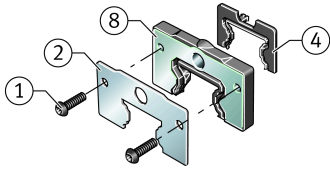

KIT.KWVE25-B-OS-330 [↗](#)

Accessory kit

Sealing and lubrication elements KIT for KUVE..

Technical information

Your current product variant

Size Code	25	
Suffix	B	
KIT-number	330	KIT end number

Main Dimensions & Performance Data

K ₁	M3x8	Screw
L _S	1,65 mm	Dimension screw
	S 2,5	Hexagon socket screw
S	4,5 mm	Dimension
≈m	14,5 g	Weight

Degree of contamination

Yes	KIT suitable for very slight degree of contamination
Yes	KIT suitable for slight degree of contamination
Yes	KIT suitable for moderate degree of contamination
Yes	KIT suitable for heavy degree of contamination