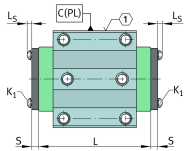

KIT.KWVE25-B-OS-360 [↗](#)

Accessory kit

Sealing and lubrication elements KIT for KUVE..

Technical information

Your current product variant

Size Code	25	
Suffix	B	
KIT-number	360	KIT end number

Main Dimensions & Performance Data

K ₁	M3x10	Screw
L _S	1,65 mm	Dimension screw
	S 2,5	Hexagon socket screw
S	5 mm	Dimension
≈m	11,3 g	Weight

Degree of contamination

Yes	KIT suitable for very slight degree of contamination
Yes	KIT suitable for slight degree of contamination
Yes	KIT suitable for moderate degree of contamination
Yes	KIT suitable for heavy degree of contamination