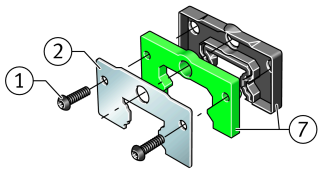

KIT.KWVE25-B-OS-360 [↗](#)

Accessory kit

Sealing and lubrication elements KIT for KUVE..

Technical information

Your current product variant

Size Code	25	
Suffix	B	
KIT-number	360	KIT end number

Main Dimensions & Performance Data

K ₁	M3x10	Screw
L _S	1,65 mm	Dimension screw
	S 2,5	Hexagon socket screw
S	5 mm	Dimension
≈m	11,3 g	Weight

Degree of contamination

Yes	KIT suitable for very slight degree of contamination
Yes	KIT suitable for slight degree of contamination
Yes	KIT suitable for moderate degree of contamination
Yes	KIT suitable for heavy degree of contamination