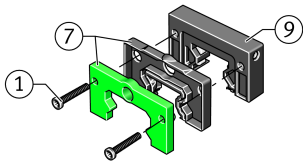

Technical information

Your current product variant

Size code	25	
Suffix	B	
KIT-number	400	KIT end number

Main Dimensions & Performance Data

K₁	M3x18	Screw
L_S	1,65 mm	Dimension screw
	S 2,5	Hexagon socket screw
S	13,2 mm	Dimension
≈m	19,5 g	Weight

Degree of contamination

Yes	KIT suitable for very slight degree of contamination
Yes	KIT suitable for slight degree of contamination
Yes	KIT suitable for moderate degree of contamination
No	KIT suitable for heavy degree of contamination

Related products

Yes	KIT can be retrofitted

Increase of displacement

Yes	Large increase in displacement force