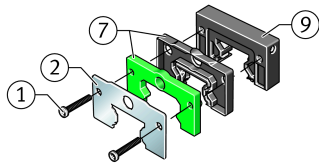

KIT.KWVE25-B-OS-430 [↗](#)

Accessory kit

Sealing and lubrication elements KIT for KUVE..

Technical information

Your current product variant

Size code	25	
Suffix	B	
KIT-number	430	KIT end number

Main Dimensions & Performance Data

K 1	M3x19	Screw
L S	1,65 mm	Dimension screw
	S 2,5	Hexagon socket screw
S	14 mm	Dimension
≈m	24 g	Weight

Degree of contamination

Yes	KIT suitable for very slight degree of contamination
Yes	KIT suitable for slight degree of contamination
Yes	KIT suitable for moderate degree of contamination
Yes	KIT suitable for heavy degree of contamination