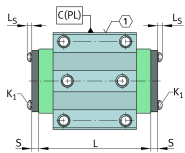

Technical information

Your current product variant

Size Code	30	
Suffix	B	
KIT-number	100	KIT end number

Main Dimensions & Performance Data

S	-0,8 mm	Dimension
≈m	1,2 g	Weight

Degree of contamination

Yes	KIT suitable for very slight degree of contamination
Yes	KIT suitable for slight degree of contamination
Yes	KIT suitable for moderate degree of contamination
No	KIT suitable for heavy degree of contamination

Related products

Yes	KIT can be retrofitted

Increase of displacement

Yes	KIT suitable for moderate degree of contamination