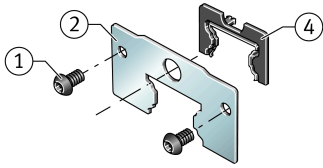

Technical information

Your current product variant

Size Code	30	
Suffix	B	
KIT-number	200	KIT end number

Main Dimensions & Performance Data

K 1	M3x5	Screw
L S	1,65 mm	Dimension screw
	S 2,5	Hexagon socket screw
S	0 mm	Dimension
≈m	8,9 g	Weight

Degree of contamination

Yes	KIT suitable for very slight degree of contamination
Yes	KIT suitable for slight degree of contamination
Yes	KIT suitable for moderate degree of contamination
No	KIT suitable for heavy degree of contamination

Related products

Yes	KIT can be retrofitted

Increase of displacement

Yes	KIT suitable for moderate degree of contamination