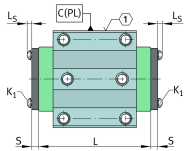

Technical information

Your current product variant

Size code	30	
Suffix code	B	
KIT-number	200	KIT end number

Main Dimensions & Performance Data

K₁	M3x5	Screw
L_S	1,65 mm	Dimension screw
	S 2,5	Hexagon socket screw
S	0 mm	Dimension
≈m	8,9 g	Weight

Degree of contamination

Yes	KIT suitable for very slight degree of contamination
Yes	KIT suitable for slight degree of contamination
Yes	KIT suitable for moderate degree of contamination
No	KIT suitable for heavy degree of contamination

Related products

Yes	KIT can be retrofitted

Increase of displacement

Yes	KIT suitable for moderate degree of contamination