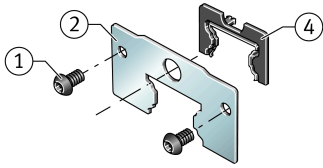

Technical information

Your current product variant

Size code	30	
Suffix code	B	
KIT-number	200	KIT end number

Main Dimensions & Performance Data

K₁	M3x5	Screw
L_S	1,65 mm	Dimension screw
	S 2,5	Hexagon socket screw
S	0 mm	Dimension
≈m	8,9 g	Weight

Degree of contamination

Yes	KIT suitable for very slight degree of contamination
Yes	KIT suitable for slight degree of contamination
Yes	KIT suitable for moderate degree of contamination
No	KIT suitable for heavy degree of contamination

Related products

Yes	KIT can be retrofitted

Increase of displacement

Yes	KIT suitable for moderate degree of contamination