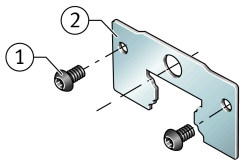

Technical information

Your current product variant

Size code	30	
Suffix code	B	
KIT-number	210	KIT end number

Main Dimensions & Performance Data

K 1	M3x5	Screw
L S	1,65 mm	Dimension screw
	S 2,5	Hexagon socket screw
S	0 mm	Dimension
≈m	8,3 g	Weight

Degree of contamination

Yes	KIT suitable for very slight degree of contamination
Yes	KIT suitable for slight degree of contamination
No	KIT suitable for moderate degree of contamination
No	KIT suitable for heavy degree of contamination

Related products

Yes	KIT can be retrofitted

Increase of displacement

Yes	No increase in displacement force