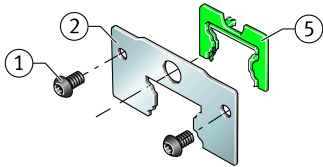

Technical information

Your current product variant

Size code	30	
Suffix code	B	
KIT-number	220	KIT end number

Main Dimensions & Performance Data

K₁	M3x5	Screw
L_S	1,65 mm	Dimension screw
	S 2,5	Hexagon socket screw
S	0 mm	Dimension
≈m	10 g	Weight

Degree of contamination

Yes	KIT suitable for very slight degree of contamination
Yes	KIT suitable for slight degree of contamination
No	KIT suitable for moderate degree of contamination
No	KIT suitable for heavy degree of contamination

Related products

Yes	KIT can be retrofitted

Increase of displacement

Yes	Small increase in displacement force