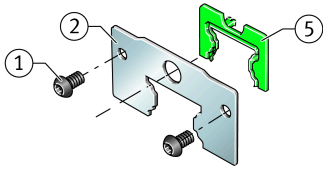

KIT.KWVE30-B-OS-220 [↗](#)

Accessory kit

Sealing and lubrication elements KIT for KUVE..

Technical information

Your current product variant

Size Code	30	
Suffix	B	
KIT-number	220	KIT end number

Main Dimensions & Performance Data

K ₁	M3x5	Screw
L _S	1,65 mm	Dimension screw
	S 2,5	Hexagon socket screw
S	0 mm	Dimension
≈m	10 g	Weight

Degree of contamination

Yes	KIT suitable for very slight degree of contamination
Yes	KIT suitable for slight degree of contamination
No	KIT suitable for moderate degree of contamination
No	KIT suitable for heavy degree of contamination