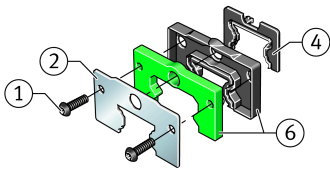

KIT.KWVE30-B-OS-310 [↗](#)

Accessory kit

Sealing and lubrication elements KIT for KUVE..

Technical information

Your current product variant

Size code	30	
Suffix code (version)	B	
KIT-number	310	KIT end number

Main Dimensions & Performance Data

K ₁	M3x10	Screw
L _S	1,65 mm	Dimension screw
	S 2,5	Hexagon socket screw
S	5 mm	Dimension
≈m	19,601 g	Weight

Degree of contamination

Yes	KIT suitable for very slight degree of contamination
Yes	KIT suitable for slight degree of contamination
Yes	KIT suitable for moderate degree of contamination
Yes	KIT suitable for heavy degree of contamination