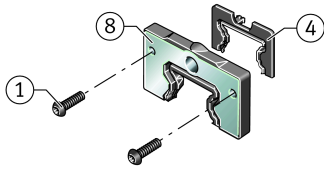

KIT.KWVE30-B-OS-320 [↗](#)

Accessory kit

Sealing and lubrication elements KIT for KUVE..

Technical information

Your current product variant

Size code	30	
Suffix code	B	
KIT-number	320	KIT end number

Main Dimensions & Performance Data

K 1	M3x8	Screw
L S	1,65 mm	Dimension screw
	S 2,5	Hexagon socket screw
S	3,7 mm	Dimension
≈m	16 g	Weight

Degree of contamination

Yes	KIT suitable for very slight degree of contamination
Yes	KIT suitable for slight degree of contamination
Yes	KIT suitable for moderate degree of contamination
Yes	KIT suitable for heavy degree of contamination