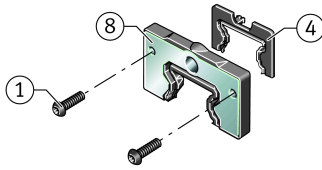

KIT.KWVE30-B-OS-320 [↗](#)

Accessory kit

Sealing and lubrication elements KIT for KUVE..

Technical information

Your current product variant

Size Code	30	
Suffix	B	
KIT-number	320	KIT end number

Main Dimensions & Performance Data

K ₁	M3x8	Screw
L _S	1,65 mm	Dimension screw
	S 2,5	Hexagon socket screw
S	3,7 mm	Dimension
≈m	16 g	Weight

Degree of contamination

Yes	KIT suitable for very slight degree of contamination
Yes	KIT suitable for slight degree of contamination
Yes	KIT suitable for moderate degree of contamination
Yes	KIT suitable for heavy degree of contamination