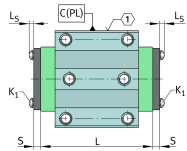

Technical information

Your current product variant

Size code	30	
Suffix code	B	
KIT-number	320	KIT end number

Main Dimensions & Performance Data

K 1	M3x8	Screw
L S	1,65 mm	Dimension screw
	S 2,5	Hexagon socket screw
S	3,7 mm	Dimension
≈m	16 g	Weight

Degree of contamination

Yes	KIT suitable for very slight degree of contamination
Yes	KIT suitable for slight degree of contamination
Yes	KIT suitable for moderate degree of contamination
Yes	KIT suitable for heavy degree of contamination

Related products

Yes	KIT can be retrofitted

Increase of displacement

Yes	Large increase in displacement force