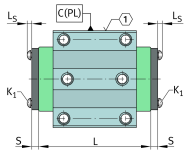

KIT.KWVE30-B-OS-330 [↗](#)

Accessory kit

Sealing and lubrication elements KIT for KUVE..

Technical information

Your current product variant

Size code	30	
Suffix code	B	
KIT-number	330	KIT end number

Main Dimensions & Performance Data

K ₁	M3x8	Screw
L _S	1,65 mm	Dimension screw
	S 2,5	Hexagon socket screw
S	4,5 mm	Dimension
≈m	23,3 g	Weight

Degree of contamination

Yes	KIT suitable for very slight degree of contamination
Yes	KIT suitable for slight degree of contamination
Yes	KIT suitable for moderate degree of contamination
Yes	KIT suitable for heavy degree of contamination