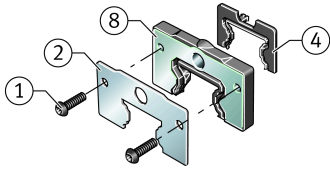

KIT.KWVE30-B-OS-330 [↗](#)

Accessory kit

Sealing and lubrication elements KIT for KUVE..

Technical information

Your current product variant

Size code	30	
Suffix code	B	
KIT-number	330	KIT end number

Main Dimensions & Performance Data

K ₁	M3x8	Screw
L _S	1,65 mm	Dimension screw
	S 2,5	Hexagon socket screw
S	4,5 mm	Dimension
≈m	23,3 g	Weight

Degree of contamination

Yes	KIT suitable for very slight degree of contamination
Yes	KIT suitable for slight degree of contamination
Yes	KIT suitable for moderate degree of contamination
Yes	KIT suitable for heavy degree of contamination