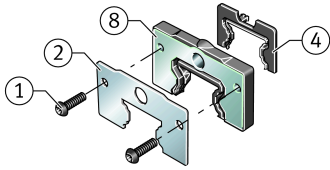

KIT.KWVE30-B-OS-330 [↗](#)

Accessory kit

Sealing and lubrication elements KIT for KUVE..

Technical information

Your current product variant

Size Code	30	
Suffix	B	
KIT-number	330	KIT end number

Main Dimensions & Performance Data

K ₁	M3x8	Screw
L _S	1,65 mm	Dimension screw
	S 2,5	Hexagon socket screw
S	4,5 mm	Dimension
≈m	23,3 g	Weight

Degree of contamination

Yes	KIT suitable for very slight degree of contamination
Yes	KIT suitable for slight degree of contamination
Yes	KIT suitable for moderate degree of contamination
Yes	KIT suitable for heavy degree of contamination