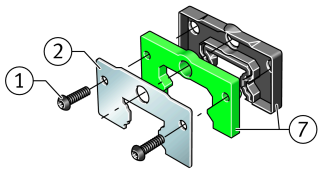

KIT.KWVE30-B-OS-360 [↗](#)

Accessory kit

Sealing and lubrication elements KIT for KUVE..

Technical information

Your current product variant

Size code	30	
Suffix code	B	
KIT-number	360	KIT end number

Main Dimensions & Performance Data

K ₁	M3x10	Screw
L _S	1,65 mm	Dimension screw
	S 2,5	Hexagon socket screw
S	5 mm	Dimension
≈m	18,7 g	Weight

Degree of contamination

Yes	KIT suitable for very slight degree of contamination
Yes	KIT suitable for slight degree of contamination
Yes	KIT suitable for moderate degree of contamination
Yes	KIT suitable for heavy degree of contamination