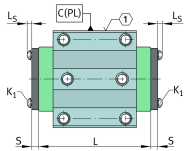

KIT.KWVE30-B-OS-360 [↗](#)

Accessory kit

Sealing and lubrication elements KIT for KUVE..

Technical information

Your current product variant

Size code	30	
Suffix code	B	
KIT-number	360	KIT end number

Main Dimensions & Performance Data

K ₁	M3x10	Screw
L _S	1,65 mm	Dimension screw
	S 2,5	Hexagon socket screw
S	5 mm	Dimension
≈m	18,7 g	Weight

Degree of contamination

Yes	KIT suitable for very slight degree of contamination
Yes	KIT suitable for slight degree of contamination
Yes	KIT suitable for moderate degree of contamination
Yes	KIT suitable for heavy degree of contamination