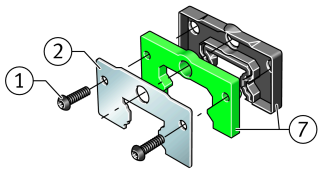

Technical information

Your current product variant

Size Code	30	
Suffix	B	
KIT-number	360	KIT end number

Main Dimensions & Performance Data

K₁	M3x10	Screw
L_S	1,65 mm	Dimension screw
	S 2,5	Hexagon socket screw
S	5 mm	Dimension
≈m	18,7 g	Weight

Degree of contamination

Yes	KIT suitable for very slight degree of contamination
Yes	KIT suitable for slight degree of contamination
Yes	KIT suitable for moderate degree of contamination
Yes	KIT suitable for heavy degree of contamination

Related products

Yes	KIT can be retrofitted

Increase of displacement

Yes	Large increase in displacement force