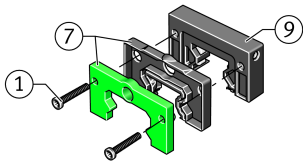

Technical information

Your current product variant

Size code	30	
Suffix code	B	
KIT-number	400	KIT end number

Main Dimensions & Performance Data

K₁	M3x18	Screw
L_S	1,65 mm	Dimension screw
	S 2,5	Hexagon socket screw
S	13,2 mm	Dimension
≈m	26,5 g	Weight

Degree of contamination

Yes	KIT suitable for very slight degree of contamination
Yes	KIT suitable for slight degree of contamination
Yes	KIT suitable for moderate degree of contamination
No	KIT suitable for heavy degree of contamination

Related products

Yes	KIT can be retrofitted

Increase of displacement

Yes	Large increase in displacement force