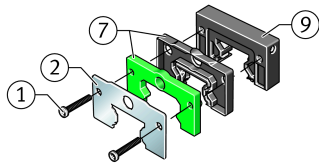

Technical information

Your current product variant

Size code	30	
Suffix code	B	
KIT-number	430	KIT end number

Main Dimensions & Performance Data

K₁	M3x19	Screw
L_S	1,65 mm	Dimension screw
	S 2,5	Hexagon socket screw
S	14 mm	Dimension
≈m	35,1 g	Weight

Degree of contamination

Yes	KIT suitable for very slight degree of contamination
Yes	KIT suitable for slight degree of contamination
Yes	KIT suitable for moderate degree of contamination
Yes	KIT suitable for heavy degree of contamination

Related products

Yes	KIT can be retrofitted

Increase of displacement

Yes	Large increase in displacement force