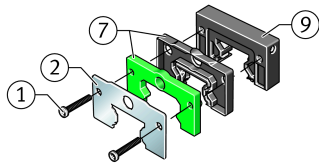

KIT.KWVE30-B-OS-430 [↗](#)

Accessory kit

Sealing and lubrication elements KIT for KUVE..

Technical information

Your current product variant

Size Code	30	
Suffix	B	
KIT-number	430	KIT end number

Main Dimensions & Performance Data

K 1	M3x19	Screw
L S	1,65 mm	Dimension screw
	S 2,5	Hexagon socket screw
S	14 mm	Dimension
≈m	35,1 g	Weight

Degree of contamination

Yes	KIT suitable for very slight degree of contamination
Yes	KIT suitable for slight degree of contamination
Yes	KIT suitable for moderate degree of contamination
Yes	KIT suitable for heavy degree of contamination