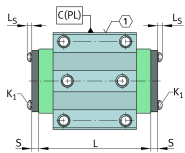

KIT.KWVE35-B-OS-100 [↗](#)

Accessory kit

Sealing and lubrication elements KIT for KUVE..

Technical information

Your current product variant

Size code	35	
Suffix	B	
KIT-number	100	KIT end number

Main Dimensions & Performance Data

S	-0,8 mm	Dimension
≈m	2 g	Weight

Degree of contamination

Yes	KIT suitable for very slight degree of contamination
Yes	KIT suitable for slight degree of contamination
Yes	KIT suitable for moderate degree of contamination
No	KIT suitable for heavy degree of contamination