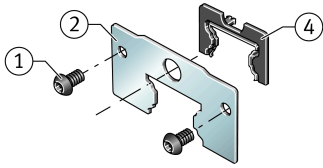

Technical information

Your current product variant

Size code	35	
Suffix code (version)	B	
KIT-number	200	KIT end number

Main Dimensions & Performance Data

K 1	M3x5	Screw
L S	1,65 mm	Dimension screw
	S 2,5	Hexagon socket screw
S	0 mm	Dimension
≈m	4,3 g	Weight

Degree of contamination

Yes	KIT suitable for very slight degree of contamination
Yes	KIT suitable for slight degree of contamination
Yes	KIT suitable for moderate degree of contamination
No	KIT suitable for heavy degree of contamination

Related products

Yes	KIT can be retrofitted

Increase of displacement

Yes	KIT suitable for moderate degree of contamination