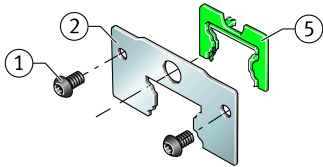

Technical information

Your current product variant

Size Code	35	
Suffix	B	
KIT-number	220	KIT end number

Main Dimensions & Performance Data

K₁	M3x5	Screw
L_S	1,65 mm	Dimension screw
	S 2,5	Hexagon socket screw
S	0 mm	Dimension
≈m	8,9 g	Weight

Degree of contamination

Yes	KIT suitable for very slight degree of contamination
Yes	KIT suitable for slight degree of contamination
No	KIT suitable for moderate degree of contamination
No	KIT suitable for heavy degree of contamination

Related products

Yes	KIT can be retrofitted

Increase of displacement

Yes	Small increase in displacement force