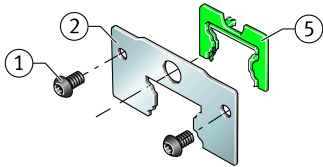

KIT.KWVE35-B-OS-220 [↗](#)

Accessory kit

Sealing and lubrication elements KIT for KUVE..

Technical information

Your current product variant

Size Code	35	
Suffix	B	
KIT-number	220	KIT end number

Main Dimensions & Performance Data

K ₁	M3x5	Screw
L _S	1,65 mm	Dimension screw
	S 2,5	Hexagon socket screw
S	0 mm	Dimension
≈m	8,9 g	Weight

Degree of contamination

Yes	KIT suitable for very slight degree of contamination
Yes	KIT suitable for slight degree of contamination
No	KIT suitable for moderate degree of contamination
No	KIT suitable for heavy degree of contamination