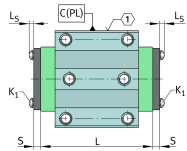

Technical information

Your current product variant

Size code	35	
Suffix	B	
KIT-number	320	KIT end number

Main Dimensions & Performance Data

K₁	M3x8	Screw
L_S	1,65 mm	Dimension screw
	S 2,5	Hexagon socket screw
S	3,7 mm	Dimension
≈m	22 g	Weight

Degree of contamination

Yes	KIT suitable for very slight degree of contamination
Yes	KIT suitable for slight degree of contamination
Yes	KIT suitable for moderate degree of contamination
Yes	KIT suitable for heavy degree of contamination

Related products

Yes	KIT can be retrofitted

Increase of displacement

Yes	Large increase in displacement force