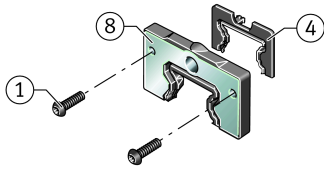

Technical information

Your current product variant

Size Code	35	
Suffix	B	
KIT-number	320	KIT end number

Main Dimensions & Performance Data

K₁	M3x8	Screw
L_S	1,65 mm	Dimension screw
	S 2,5	Hexagon socket screw
S	3,7 mm	Dimension
≈m	22 g	Weight

Degree of contamination

Yes	KIT suitable for very slight degree of contamination
Yes	KIT suitable for slight degree of contamination
Yes	KIT suitable for moderate degree of contamination
Yes	KIT suitable for heavy degree of contamination

Related products

Yes	KIT can be retrofitted

Increase of displacement

Yes	Large increase in displacement force