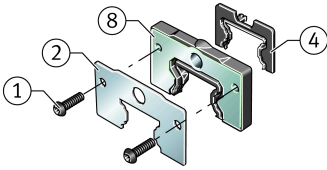

Technical information

Your current product variant

Size Code	35	
Suffix	B	
KIT-number	330	KIT end number

Main Dimensions & Performance Data

K₁	M3x8	Screw
L_S	1,65 mm	Dimension screw
	S 2,5	Hexagon socket screw
S	4,5 mm	Dimension
≈m	32 g	Weight

Degree of contamination

Yes	KIT suitable for very slight degree of contamination
Yes	KIT suitable for slight degree of contamination
Yes	KIT suitable for moderate degree of contamination
Yes	KIT suitable for heavy degree of contamination

Related products

Yes	KIT can be retrofitted

Increase of displacement

Yes	Large increase in displacement force