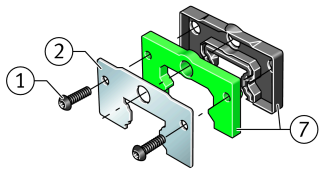

KIT.KWVE35-B-OS-360 [↗](#)

Accessory kit

Sealing and lubrication elements KIT for KUVE..

Technical information

Your current product variant

Size Code	35	
Suffix	B	
KIT-number	360	KIT end number

Main Dimensions & Performance Data

K ₁	M3x10	Screw
L _S	1,65 mm	Dimension screw
	S 2,5	Hexagon socket screw
S	5 mm	Dimension
≈m	25,8 g	Weight

Degree of contamination

Yes	KIT suitable for very slight degree of contamination
Yes	KIT suitable for slight degree of contamination
Yes	KIT suitable for moderate degree of contamination
Yes	KIT suitable for heavy degree of contamination