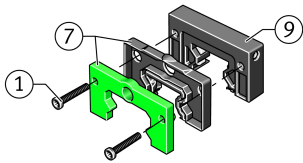

Technical information

Your current product variant

Size Code	35	
Suffix	B	
KIT-number	400	KIT end number

Main Dimensions & Performance Data

K₁	M3x18	Screw
L_S	1,65 mm	Dimension screw
	S 2,5	Hexagon socket screw
S	13,2 mm	Dimension
≈m	36,5 g	Weight

Degree of contamination

Yes	KIT suitable for very slight degree of contamination
Yes	KIT suitable for slight degree of contamination
Yes	KIT suitable for moderate degree of contamination
No	KIT suitable for heavy degree of contamination

Related products

Yes	KIT can be retrofitted

Increase of displacement

Yes	Large increase in displacement force