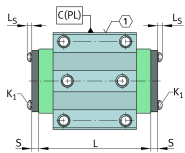

KIT.KWVE45-B-OS-100 [↗](#)

Accessory kit

Sealing and lubrication elements KIT for KUVE..

Technical information

Your current product variant

Size code	45	
Suffix code	B	
KIT-number	100	KIT end number

Main Dimensions & Performance Data

S	-0,8 mm	Dimension
≈m	3 g	Weight

Degree of contamination

Yes	KIT suitable for very slight degree of contamination
Yes	KIT suitable for slight degree of contamination
Yes	KIT suitable for moderate degree of contamination
No	KIT suitable for heavy degree of contamination