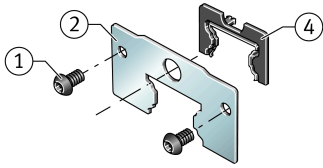

KIT.KWVE45-B-OS-200 [↗](#)

Accessory kit

Sealing and lubrication elements KIT for KUVE..

Technical information

Your current product variant

Size code	45	
Suffix	B	
KIT-number	200	KIT end number

Main Dimensions & Performance Data

K ₁	M4x6	Screw
L _S	2,2 mm	Dimension screw
	S 3	Hexagon socket screw
S	0 mm	Dimension
≈m	18,12 g	Weight

Degree of contamination

Yes	KIT suitable for very slight degree of contamination
Yes	KIT suitable for slight degree of contamination
Yes	KIT suitable for moderate degree of contamination
No	KIT suitable for heavy degree of contamination