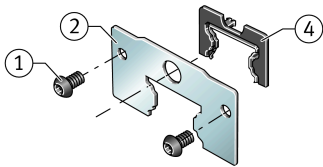

KIT.KWVE45-B-OS-200 [↗](#)

Accessory kit

Sealing and lubrication elements KIT for KUVE..

Technical information

Your current product variant

Size code	45	
Suffix	B	
KIT-number	200	KIT end number

Main Dimensions & Performance Data

K ₁	M4x6	Screw
L _S	2,2 mm	Dimension screw
	S 3	Hexagon socket screw
S	0 mm	Dimension
≈m	18,12 g	Weight

Degree of contamination

Yes	KIT suitable for very slight degree of contamination
Yes	KIT suitable for slight degree of contamination
Yes	KIT suitable for moderate degree of contamination
No	KIT suitable for heavy degree of contamination