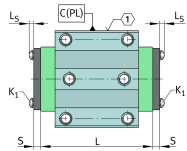

Technical information

Your current product variant

Size Code	45	
Suffix	B	
KIT-number	320	KIT end number

Main Dimensions & Performance Data

K 1	M4x10	Screw
L S	2,2 mm	Dimension screw
	S 3	Hexagon socket screw
S	3,7 mm	Dimension
≈m	31 g	Weight

Degree of contamination

Yes	KIT suitable for very slight degree of contamination
Yes	KIT suitable for slight degree of contamination
Yes	KIT suitable for moderate degree of contamination
Yes	KIT suitable for heavy degree of contamination

Related products

Yes	KIT can be retrofitted

Increase of displacement

Yes	Large increase in displacement force