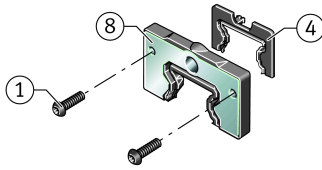

KIT.KWVE45-B-OS-320 [↗](#)

Accessory kit

Sealing and lubrication elements KIT for KUVE..

Technical information

Your current product variant

Size Code	45	
Suffix	B	
KIT-number	320	KIT end number

Main Dimensions & Performance Data

K 1	M4x10	Screw
L S	2,2 mm	Dimension screw
	S 3	Hexagon socket screw
S	3,7 mm	Dimension
≈m	31 g	Weight

Degree of contamination

Yes	KIT suitable for very slight degree of contamination
Yes	KIT suitable for slight degree of contamination
Yes	KIT suitable for moderate degree of contamination
Yes	KIT suitable for heavy degree of contamination