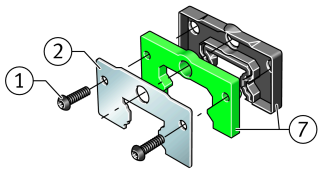

KIT.KWVE45-B-OS-360 [↗](#)

Accessory kit

Sealing and lubrication elements KIT for KUVE..

Technical information

Your current product variant

Size Code	45	
Suffix	B	
KIT-number	360	KIT end number

Main Dimensions & Performance Data

K 1	M4x10	Screw
L S	2,2 mm	Dimension screw
	S 3	Hexagon socket screw
S	5 mm	Dimension
≈m	36,8 g	Weight

Degree of contamination

Yes	KIT suitable for very slight degree of contamination
Yes	KIT suitable for slight degree of contamination
Yes	KIT suitable for moderate degree of contamination
Yes	KIT suitable for heavy degree of contamination