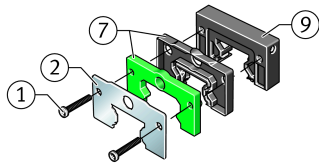

Technical information

Your current product variant

KIT-number	430	KIT end number

Main Dimensions & Performance Data

K 1	M4x22	Screw
L S	2,2 mm	Dimension screw
	S 3	Hexagon socket screw
S	15,5 mm	Dimension
≈m	68,2 g	Weight

Degree of contamination

Yes	KIT suitable for very slight degree of contamination
Yes	KIT suitable for slight degree of contamination
Yes	KIT suitable for moderate degree of contamination
Yes	KIT suitable for heavy degree of contamination

Related products

Yes	KIT can be retrofitted

Increase of displacement

Yes	Large increase in displacement force