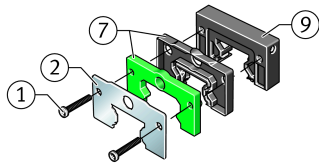

KIT.KWVE45-B-OS-430 [↗](#)

Accessory kit

Sealing and lubrication elements KIT for KUVE..

Technical information

Your current product variant

KIT-number	430	KIT end number
------------	-----	----------------

Main Dimensions & Performance Data

K 1	M4x22	Screw
L S	2,2 mm	Dimension screw
	S 3	Hexagon socket screw
S	15,5 mm	Dimension
≈m	68,2 g	Weight

Degree of contamination

Yes	KIT suitable for very slight degree of contamination
Yes	KIT suitable for slight degree of contamination
Yes	KIT suitable for moderate degree of contamination
Yes	KIT suitable for heavy degree of contamination