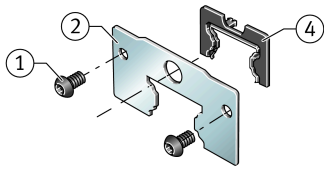

KIT.KWVE55-B-OS-200 [↗](#)

Accessory kit

Sealing and lubrication elements KIT for KUVE..

Technical information

Your current product variant

Size code	55	
Suffix	B	
KIT-number	200	KIT end number

Main Dimensions & Performance Data

K 1	M4x6	Screw
L S	2,2 mm	Dimension screw
	S 3	Hexagon socket screw
S	0 mm	Dimension
≈m	26,5 g	Weight

Degree of contamination

Yes	KIT suitable for very slight degree of contamination
Yes	KIT suitable for slight degree of contamination
Yes	KIT suitable for moderate degree of contamination
No	KIT suitable for heavy degree of contamination