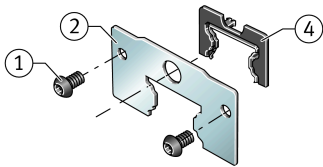

KIT.KWVE55-B-OS-200 [↗](#)

Accessory kit

Sealing and lubrication elements KIT for KUVE..

Technical information

Your current product variant

Size code	55	
Suffix code	B	
KIT-number	200	KIT end number

Main Dimensions & Performance Data

K 1	M4x6	Screw
L S	2,2 mm	Dimension screw
	S 3	Hexagon socket screw
S	0 mm	Dimension
≈m	26,5 g	Weight

Degree of contamination

Yes	KIT suitable for very slight degree of contamination
Yes	KIT suitable for slight degree of contamination
Yes	KIT suitable for moderate degree of contamination
No	KIT suitable for heavy degree of contamination