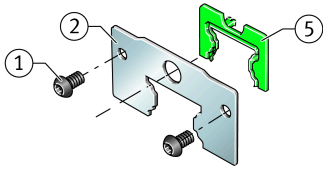

KIT.KWVE55-B-OS-220 [↗](#)

Accessory kit

Sealing and lubrication elements KIT for KUVE..

Technical information

Your current product variant

Size code	55	
Suffix code	B	
KIT-number	220	KIT end number

Main Dimensions & Performance Data

K 1	M4x6	Screw
L S	2,2 mm	Dimension screw
	S 3	Hexagon socket screw
S	0 mm	Dimension
≈m	25,22 g	Weight

Degree of contamination

Yes	KIT suitable for very slight degree of contamination
Yes	KIT suitable for slight degree of contamination
No	KIT suitable for moderate degree of contamination
No	KIT suitable for heavy degree of contamination