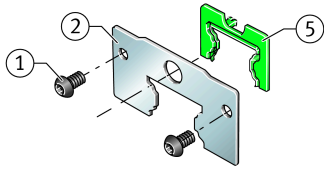

KIT.KWVE55-B-OS-220 [↗](#)

Accessory kit

Sealing and lubrication elements KIT for KUVE..

Technical information

Your current product variant

Size code	55	
Suffix	B	
KIT-number	220	KIT end number

Main Dimensions & Performance Data

K 1	M4x6	Screw
L S	2,2 mm	Dimension screw
	S 3	Hexagon socket screw
S	0 mm	Dimension
≈m	25,22 g	Weight

Degree of contamination

Yes	KIT suitable for very slight degree of contamination
Yes	KIT suitable for slight degree of contamination
No	KIT suitable for moderate degree of contamination
No	KIT suitable for heavy degree of contamination