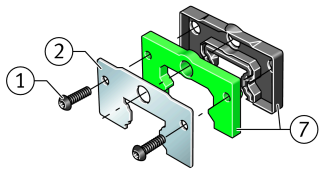

KIT.KWVE55-B-OS-360 [↗](#)

Accessory kit

Sealing and lubrication elements KIT for KUVE..

Technical information

Your current product variant

Size code	55	
Suffix code	B	
KIT-number	360	KIT end number

Main Dimensions & Performance Data

K ₁	M4x10	Screw
L _S	2,2 mm	Dimension screw
	S 3	Hexagon socket screw
S	5 mm	Dimension
≈m	48,7 g	Weight

Degree of contamination

Yes	KIT suitable for very slight degree of contamination
Yes	KIT suitable for slight degree of contamination
Yes	KIT suitable for moderate degree of contamination
Yes	KIT suitable for heavy degree of contamination