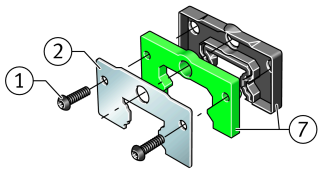

Technical information

Your current product variant

Size Code	55	
Suffix	B	
KIT-number	360	KIT end number

Main Dimensions & Performance Data

K 1	M4x10	Screw
L S	2,2 mm	Dimension screw
	S 3	Hexagon socket screw
S	5 mm	Dimension
≈m	48,7 g	Weight

Degree of contamination

Yes	KIT suitable for very slight degree of contamination
Yes	KIT suitable for slight degree of contamination
Yes	KIT suitable for moderate degree of contamination
Yes	KIT suitable for heavy degree of contamination

Related products

Yes	KIT can be retrofitted

Increase of displacement

Yes	Large increase in displacement force