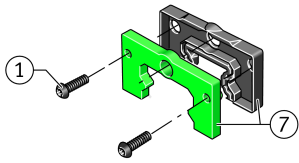

KIT.KWVE55-B-OS-370 [↗](#)

Accessory kit

Sealing and lubrication elements KIT for KUVE..

Technical information

Your current product variant

Size code	55	
Suffix	B	
KIT-number	370	KIT end number

Main Dimensions & Performance Data

K 1	M4x10	Screw
L S	2,2 mm	Dimension screw
	S 3	Hexagon socket screw
S	4,2 mm	Dimension
≈m	29 g	Weight

Degree of contamination

Yes	KIT suitable for very slight degree of contamination
Yes	KIT suitable for slight degree of contamination
Yes	KIT suitable for moderate degree of contamination
No	KIT suitable for heavy degree of contamination