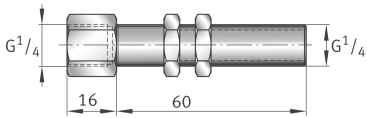

## **ARCALUB-C1.CONNECT-60-G1/4-IA** [↗](#)

Fitting for lubricator

Bulkhead connector

#### Technical data

L	76 mm	Length
≈m	75 g	Weight