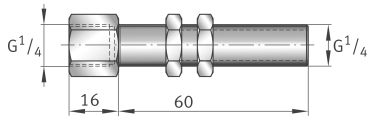

## **ARCALUB-C1.CONNECT-60-G1/4-IA** [↗](#)

Fitting for lubricator

Bulkhead connector

#### Technical data

L	76 mm	Length
≈m	75 g	Weight