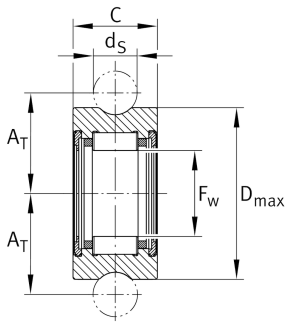


**LFR2204-10-2RSR-RNA** [↗](#)

Yoke type track roller

Yoke type track roller

## Technical information

**Your current product variant**

Size	2204	
Seal	2RSR	double-sided sliding seal
Code	RNA	Without inner ring

**Main Dimensions & Performance Data**

$D_{max}$	47 mm	
$\approx m$	0,17 kg	Weight

**Mounting dimensions**

$A_T$	26,64 mm
$F_w$	25 mm
$C$	17,8 mm
$d_s$	10 mm

**Main dimensions**

$C_{rw}$	13.700 N	Effective dynamic load rating as track roller (radial)
$C_{0rw}$	18.600 N	Effective static load rating as track roller (radial)
$C_{urw}$	2.550 N	Limit of fatigue load