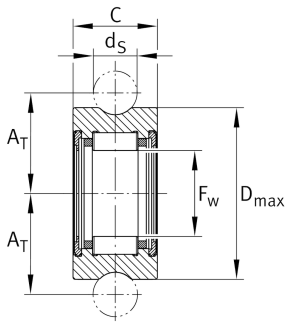


**LFR2204-10-2RSR-RNA** [↗](#)

Yoke type track roller

Yoke type track roller

## Technical information

**Your current product variant**

Size code	2204	
Seal	2RSR	double-sided sliding seal
Code	RNA	Without inner ring

**Main Dimensions & Performance Data**

$D_{max}$	47 mm	
$\approx m$	0,17 kg	Weight

**Mounting dimensions**

$A_T$	26,64 mm
$F_w$	25 mm
$C$	17,8 mm
$d_s$	10 mm

**Main dimensions**

$C_{rw}$	13.700 N	Effective dynamic load rating as track roller (radial)
$C_{0rw}$	18.600 N	Effective static load rating as track roller (radial)
$C_{urw}$	2.550 N	Limit of fatigue load