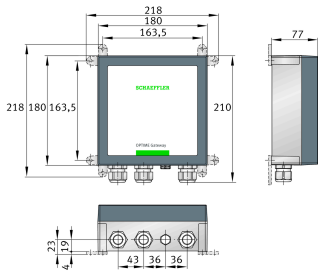

OPTIME-GATEWAY-V2-NOSIM [↗](#)

Gateway

Gateway supporting Wirepas, with cellular capability, WIFI and LAN

Technical information

Your current product variant

Region	Global-selective	Global, selected countries
Communication sensor - gateway	2G/3G/4G	
Simcard inclusive	N	No
Reselling	Yes	

Technical data

	Ethernet Wi-Fi (IEEE 802.11 b/g/n)	Communication to local access point
	IP66	Ingress Protection
≈m	0,9 kg	Weight

Power Supply

	wide range, 100-250V, 50/60 Hz	Power supply
	12VDC	Alternative power supply

Additional information

	yes	Outdoor use
	yes	Opt. external antenna (LTE)

Main Dimensions & Performance Data

L	207 mm	Length
B	180 mm	Width
h	77 mm	Height