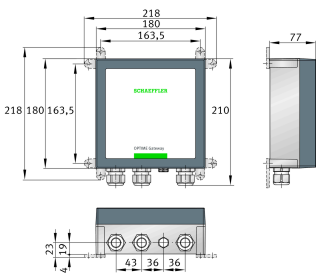

OPTIME-GATEWAY-V2

Gateway

Gateway supporting Wirepas, with cellular capability, WIFI and LAN

Technical information

Your current product variant

Region	Global-selective	Global, selected countries
Communication sensor - gateway	2G/3G/4G	
Simcard inclusive	Y	Yes
Reselling	No	

Technical data

	Ethernet Wi-Fi (IEEE 802.11 b/g/n)	Communication to local access point
	IP66	Ingress Protection
≈m	0,9 kg	Weight

Power Supply

	wide range, 100-250V, 50/60 Hz	Power supply
	12VDC	Alternative power supply

Additional information

	yes	Outdoor use
	yes	Opt. external antenna (LTE)

Main Dimensions & Performance Data

L	207 mm	Length
B	180 mm	Width
h	77 mm	Height