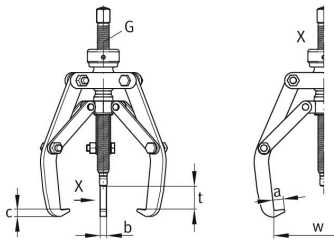

## MSP-2/3-120 [↗](#)

Mechanical two-/three-arm puller

BETEX MSP, self centering

#### Technical data

$w_{max}$	120 mm	Grip width, max.
$t_{max}$	80 mm	Grip depth, max.
a	8 mm	
b	15 mm	
c	6 mm	
$F_p$	15 kN	Pulling force
$\approx m$	1,6 kg	Weight

#### Additional information

two- or three-arm puller (convertible)	Usability
---	-----------