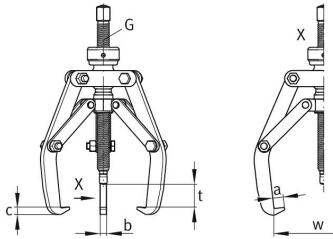

MSP-2/3-120 [↗](#)

Mechanical two-/three-arm puller

BETEX MSP, self centering

Technical information

Technical data

w_{max}	120 mm	Grip width, max.
t_{max}	80 mm	Grip depth, max.
a	8 mm	
b	15 mm	
c	6 mm	
F_p	15 kN	Pulling force
$\approx m$	1,6 kg	Weight

Additional information

two- or three-arm puller (convertible)	Usability
---	-----------