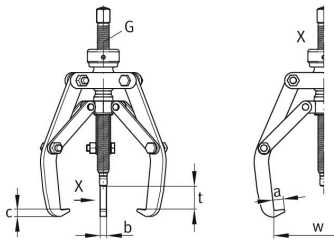

MSP-2/3-180 [↗](#)

Mechanical two-/three-arm puller

BETEX MSP, self centering

Technical information

Technical data

w_{max}	180 mm	Grip width, max.
t_{max}	120 mm	Grip depth, max.
a	6 mm	
b	15 mm	
c	7 mm	
F_p	25 kN	Pulling force
$\approx m$	2,3 kg	Weight

Additional information

two- or three-arm puller (convertible)	Usability
---	-----------