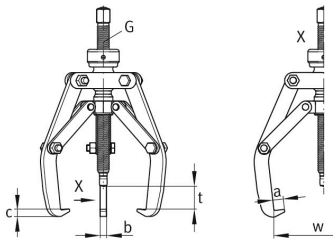

MSP-2/3-270 [↗](#)

Mechanical two-/three-arm puller

BETEX MSP, self centering

Technical information

Technical data

w_{max}	270 mm	Grip width, max.
t_{max}	160 mm	Grip depth, max.
a	11 mm	
b	25 mm	
c	10 mm	
F_p	45 kN	Pulling force
$\approx m$	4,3 kg	Weight

Additional information

two- or three-arm puller (convertible)	Usability
---	-----------