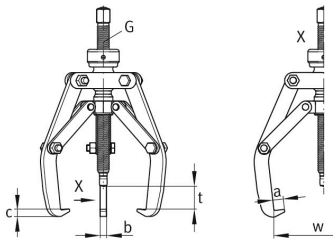

MSP-2/3-300 [↗](#)

Mechanical two-/three-arm puller

BETEX MSP, self centering

Technical information

Technical data

w_{max}	300 mm	Grip width, max.
t_{max}	210 mm	Grip depth, max.
a	13 mm	
b	27 mm	
c	14 mm	
F_p	75 kN	Pulling force
m	6,1 kg	Weight

Additional information

two- or three-arm puller (convertible)	Usability
---	-----------