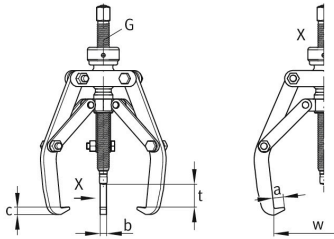

MSP-2/3-380 [↗](#)

Mechanical two-/three-arm puller

BETEX MSP, self centering

Technical information

Technical data

w_{max}	380 mm	Grip width, max.
t_{max}	250 mm	Grip depth, max.
a	14 mm	
b	29 mm	
c	10 mm	
F_p	95 kN	Pulling force
$\approx m$	9,6 kg	Weight

Additional information

two- or three-arm puller (convertible)	Usability
---	-----------