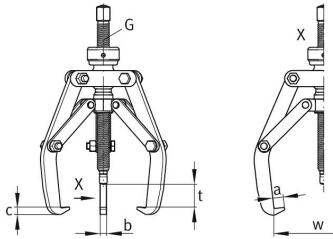

### MSP-2/3-440 [↗](#)

Mechanical two-/three-arm puller

BETEX MSP, self centering

#### Technical data

$w_{max}$	440 mm	Grip width, max.
$t_{max}$	250 mm	Grip depth, max.
a	14 mm	
b	29 mm	
c	10 mm	
$F_p$	110 kN	Pulling force
$\approx m$	11,2 kg	Weight

#### Additional information

two- or three-arm puller (convertible)	Usability
---	-----------