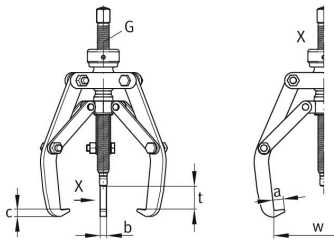

MSP-2/3-440 [↗](#)

Mechanical two-/three-arm puller

BETEX MSP, self centering

Technical information

Technical data

w_{max}	440 mm	Grip width, max.
t_{max}	250 mm	Grip depth, max.
a	14 mm	
b	29 mm	
c	10 mm	
F_p	110 kN	Pulling force
$\approx m$	11,2 kg	Weight

Additional information

two- or three-arm puller (convertible)	Usability
---	-----------