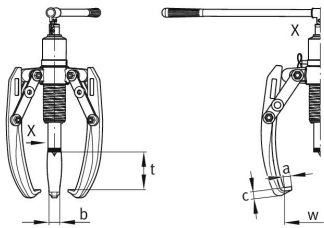

HP-83 [↗](#)

Hydraulic two-/three-arm puller

BETEX HP, with integrated hand pump-cylinder unit

Technical information

Your current product variant

Series	HP	2/3-Arm, with integrated hand pump
--------	----	------------------------------------

Technical data

w max	350 mm	Grip width, max.
t max	230 mm	Grip depth, max.
a	11 mm	
b	25 mm	
c	10 mm	
	85 mm	Stroke
F _p	75 kN	Pulling force
m	6,5 kg	Weight

Additional information

two- or three-arm puller (convertible)	Usability
Safety net or safety blanket, thrust piece, extension adapter, carrying case	Included in delivery