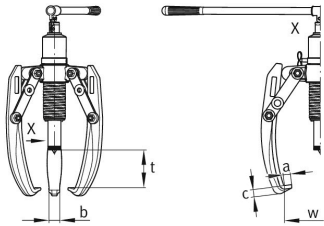

HP-83 [↗](#)

Hydraulic two-/three-arm puller

BETEX HP, with integrated hand pump-cylinder unit

Technical information

Your current product variant

Series	HP	2/3-Arm, with integrated hand pump
--------	----	------------------------------------

Technical data

w max	350 mm	Grip width, max.
t max	230 mm	Grip depth, max.
a	11 mm	
b	25 mm	
c	10 mm	
	85 mm	Stroke
F _p	75 kN	Pulling force
m	6,5 kg	Weight

Additional information

two- or three-arm puller (convertible)	Usability
Safety net or safety blanket, thrust piece, extension adapter, carrying case	Included in delivery