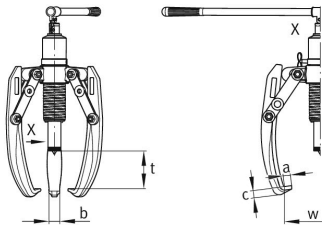

HP-203 [↗](#)

Hydraulic two-/three-arm puller

BETEX HP, with integrated hand pump-cylinder unit

Technical information

Your current product variant

Series	HP	2/3-Arm, with integrated hand pump
--------	----	------------------------------------

Technical data

w _{max}	520 mm	Grip width, max.
t _{max}	360 mm	Grip depth, max.
a	20 mm	
b	33 mm	
c	27 mm	
	111 mm	Stroke
F _P	190 kN	Pulling force
m	22 kg	Weight

Additional information

two- or three-arm puller (convertible)	Usability
Safety net or safety blanket, thrust piece, extension adapter, carrying case	Included in delivery